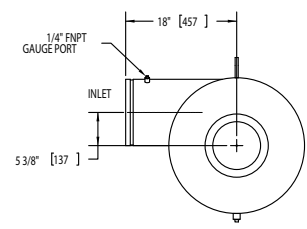

SECTION A-A