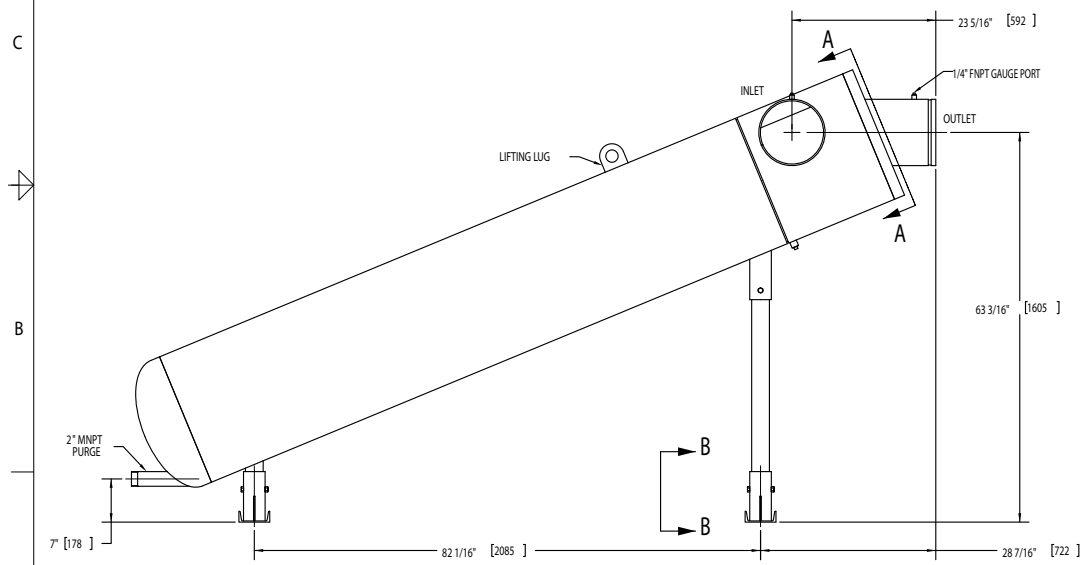

SECTION B-B

SUBMITTAL DRAWING

This drawing is submitted for spatial consideration only. Do not pre-plumb to these dimensions.