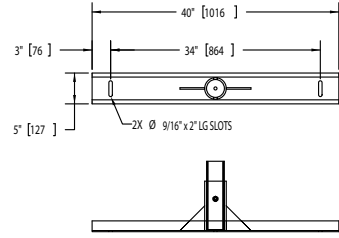

NOTES:

SECTION B-B