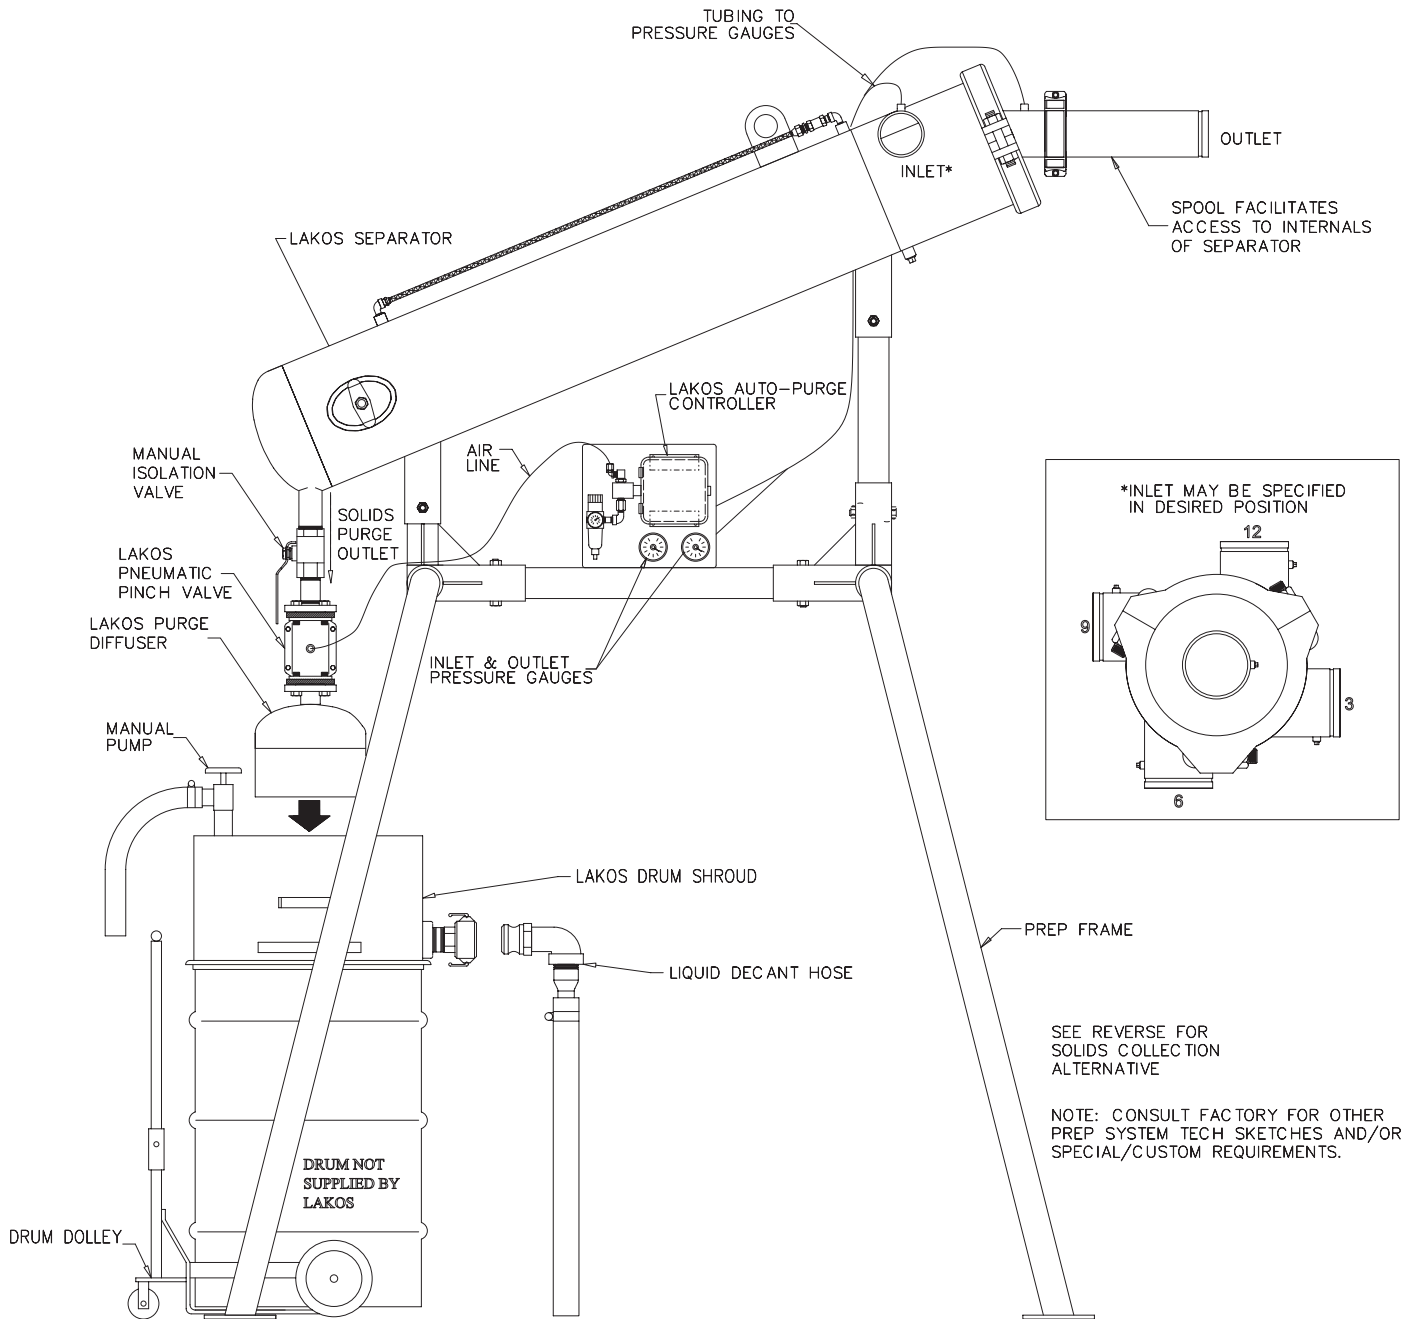

# LAKOS PREP SYSTEM

JPX SEPARATOR WITH  
AUTO-PURGE, DIFFUSER  
AND DRUM SHROUD  
DECANT SYSTEM