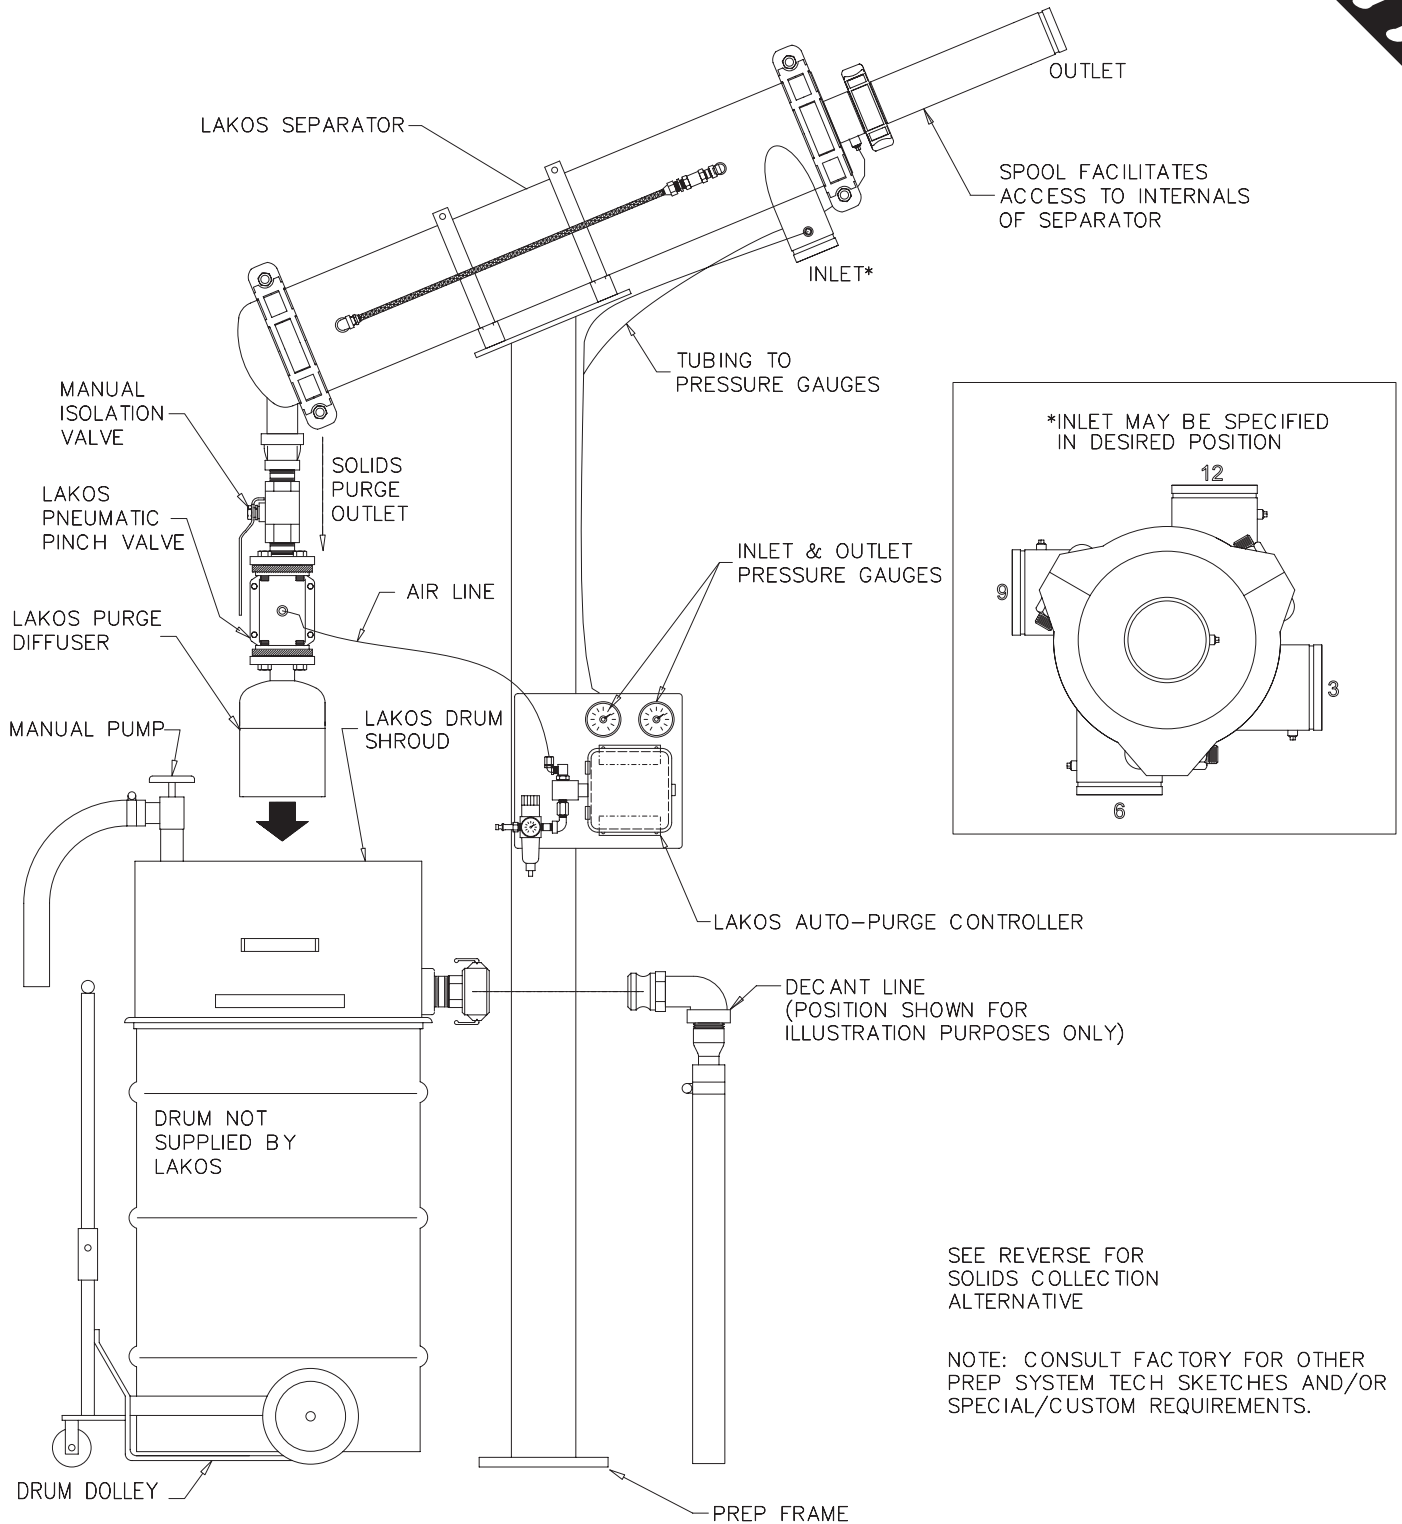

# LAKOS PREP SYSTEM

LOW-FLOW JPX SEPARATOR WITH  
AUTO-PURGE, DIFFUSER  
AND DRUM SHROUD  
DECANT SYSTEM

# LAKOS PREP SYSTEM

LOW-FLOW JPX SEPARATOR WITH  
 AUTO-PURGE, DIFFUSER  
 AND SOLIDS COLLECTION HOPPER

SEE REVERSE FOR  
 SOLIDS COLLECTION  
 ALTERNATIVE

NOTE: CONSULT FACTORY FOR OTHER  
 PREP SYSTEM TECH SKETCHES AND/OR  
 SPECIAL/CUSTOM REQUIREMENTS.