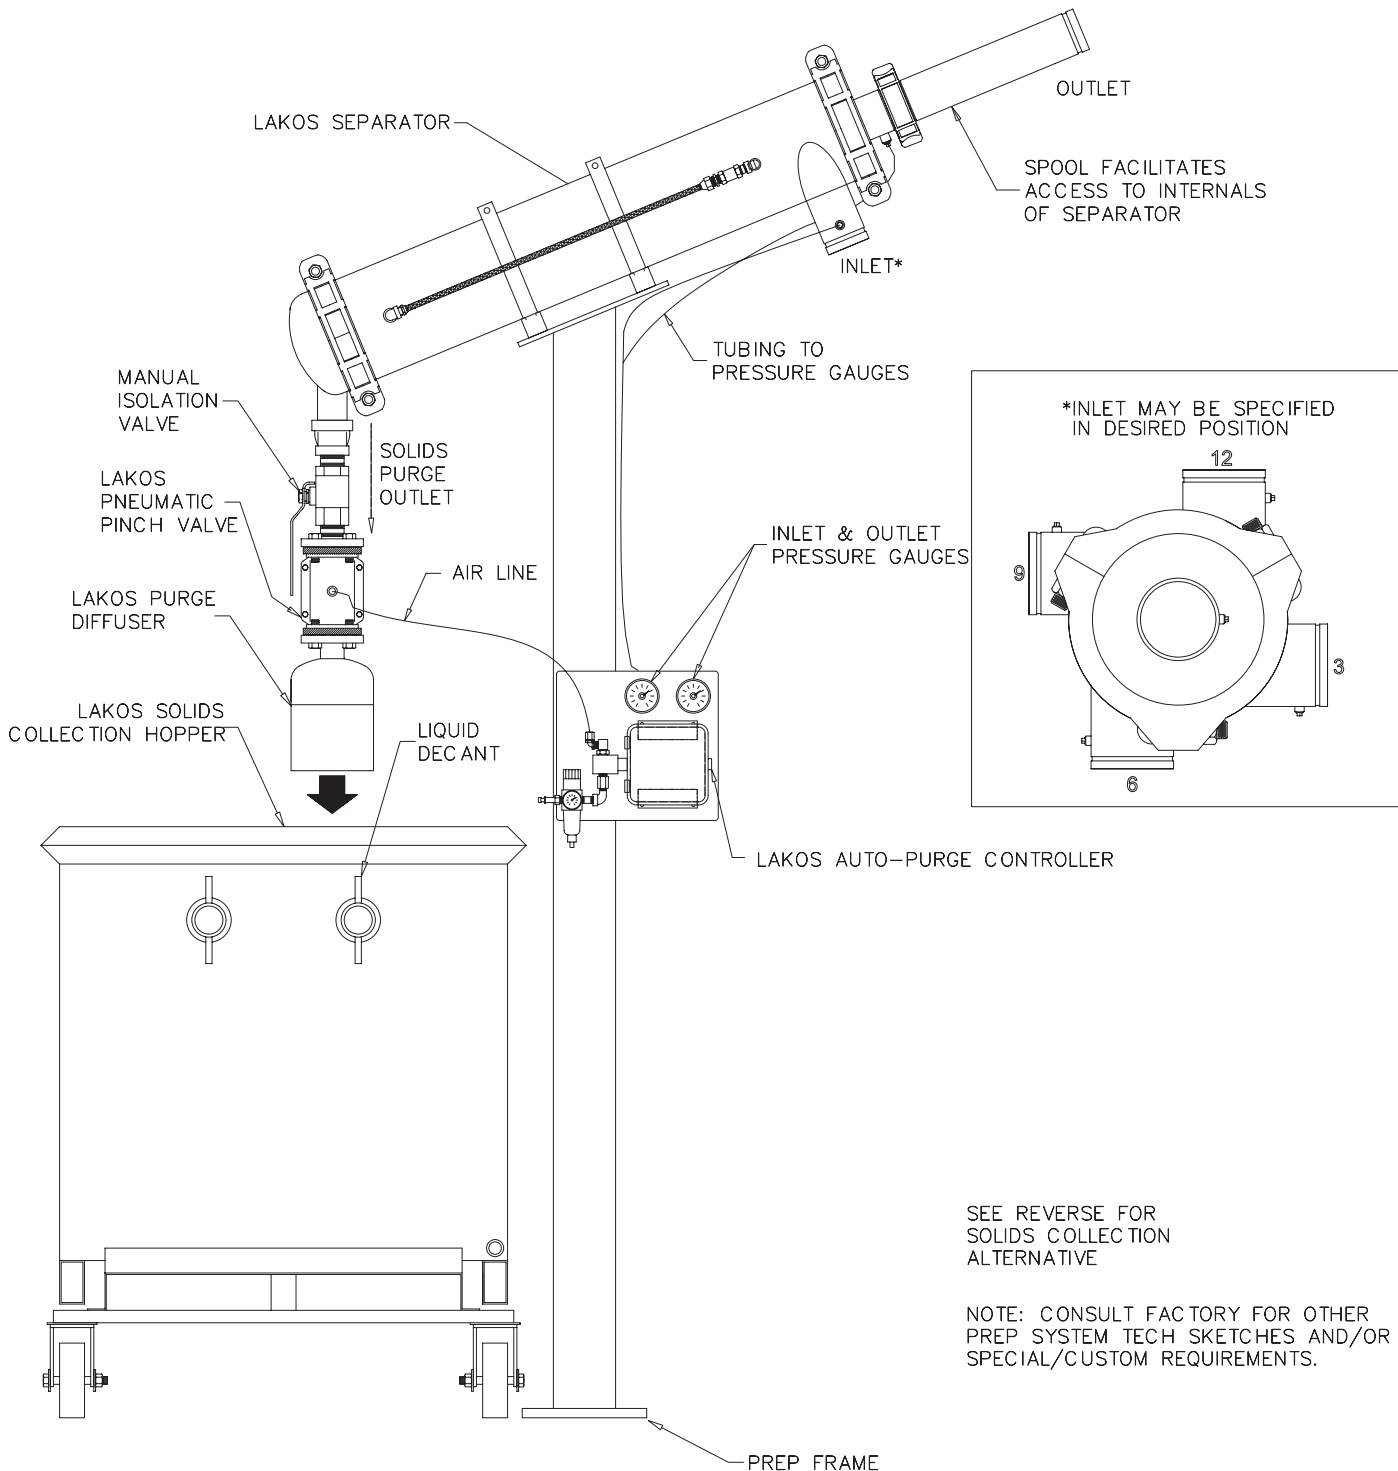

# LAKOS PREP SYSTEM

LOW-FLOW JPX SEPARATOR WITH  
AUTO-PURGE, DIFFUSER  
AND DRUM SHROUD  
DECANT SYSTEM

# LAKOS PREP SYSTEM

LOW-FLOW JPX SEPARATOR WITH  
 AUTO-PURGE, DIFFUSER  
 AND SOLIDS COLLECTION HOPPER

SEE REVERSE FOR  
 SOLIDS COLLECTION  
 ALTERNATIVE

NOTE: CONSULT FACTORY FOR OTHER  
 PREP SYSTEM TECH SKETCHES AND/OR  
 SPECIAL/CUSTOM REQUIREMENTS.