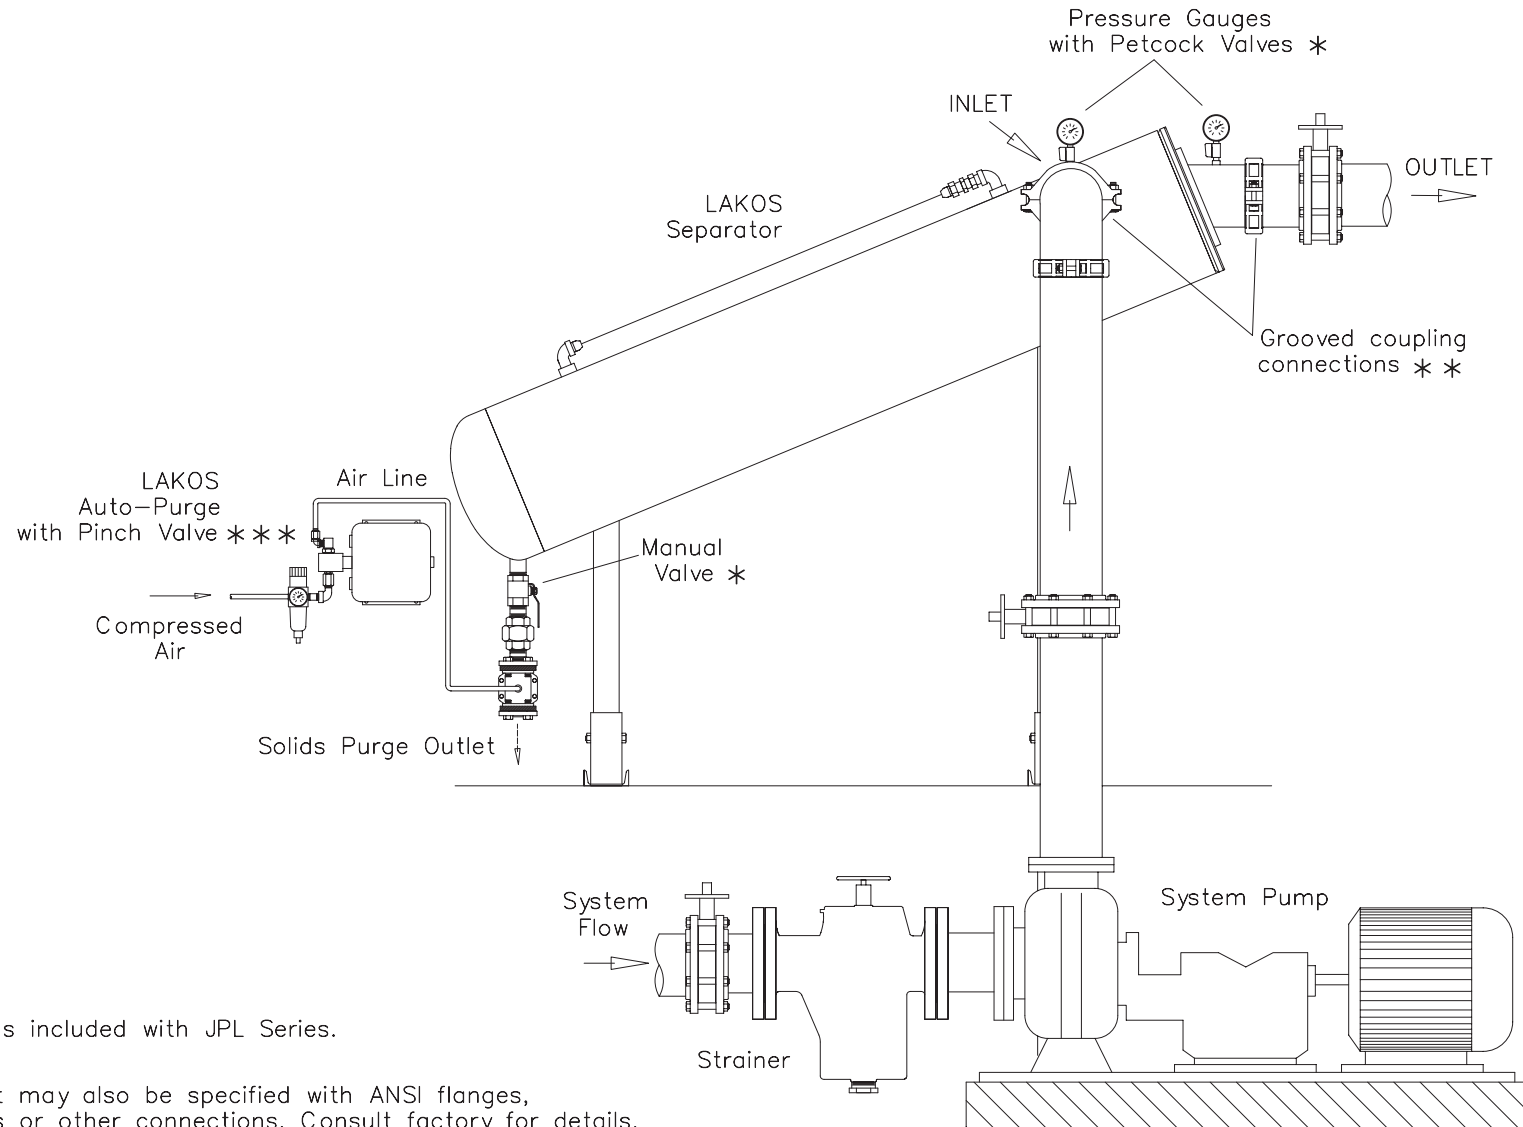

# LAKOS JPL-L SERIES

With Auto-Purge

\* These items included with JPL Series.

\*\* Inlet/outlet may also be specified with ANSI flanges, DIN flanges or other connections. Consult factory for details.

\*\*\* These items available as an option from LAKOS.