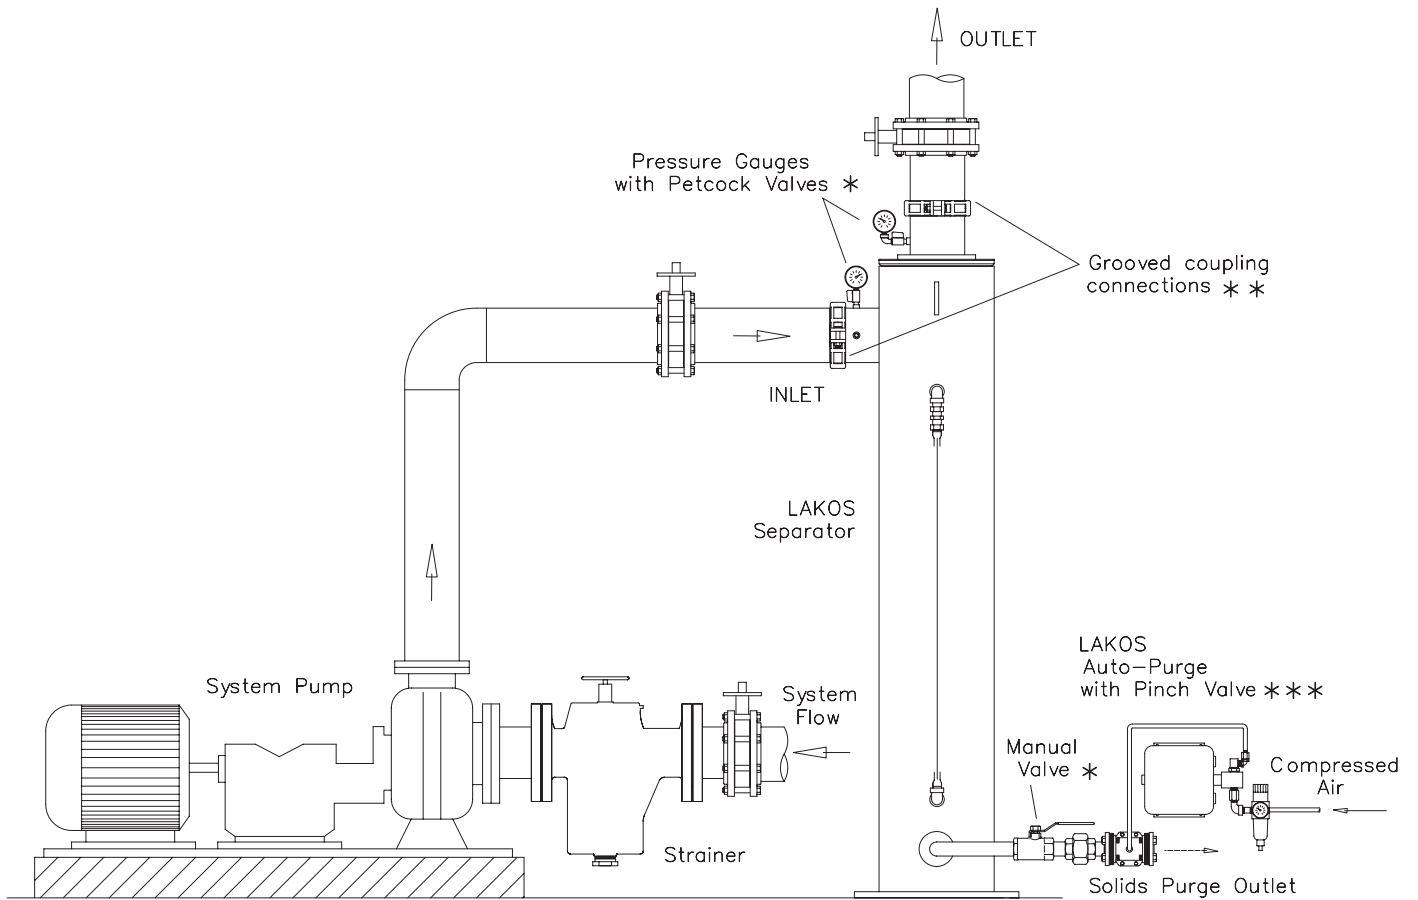

# LAKOS JPL-V SERIES

With Auto-Purge

\* These items included with JPL Series.

\*\* Inlet/outlet may also be specified with ANSI flanges, DIN flanges or other connections. Consult factory for details.

\*\*\* These items available as an option from LAKOS.