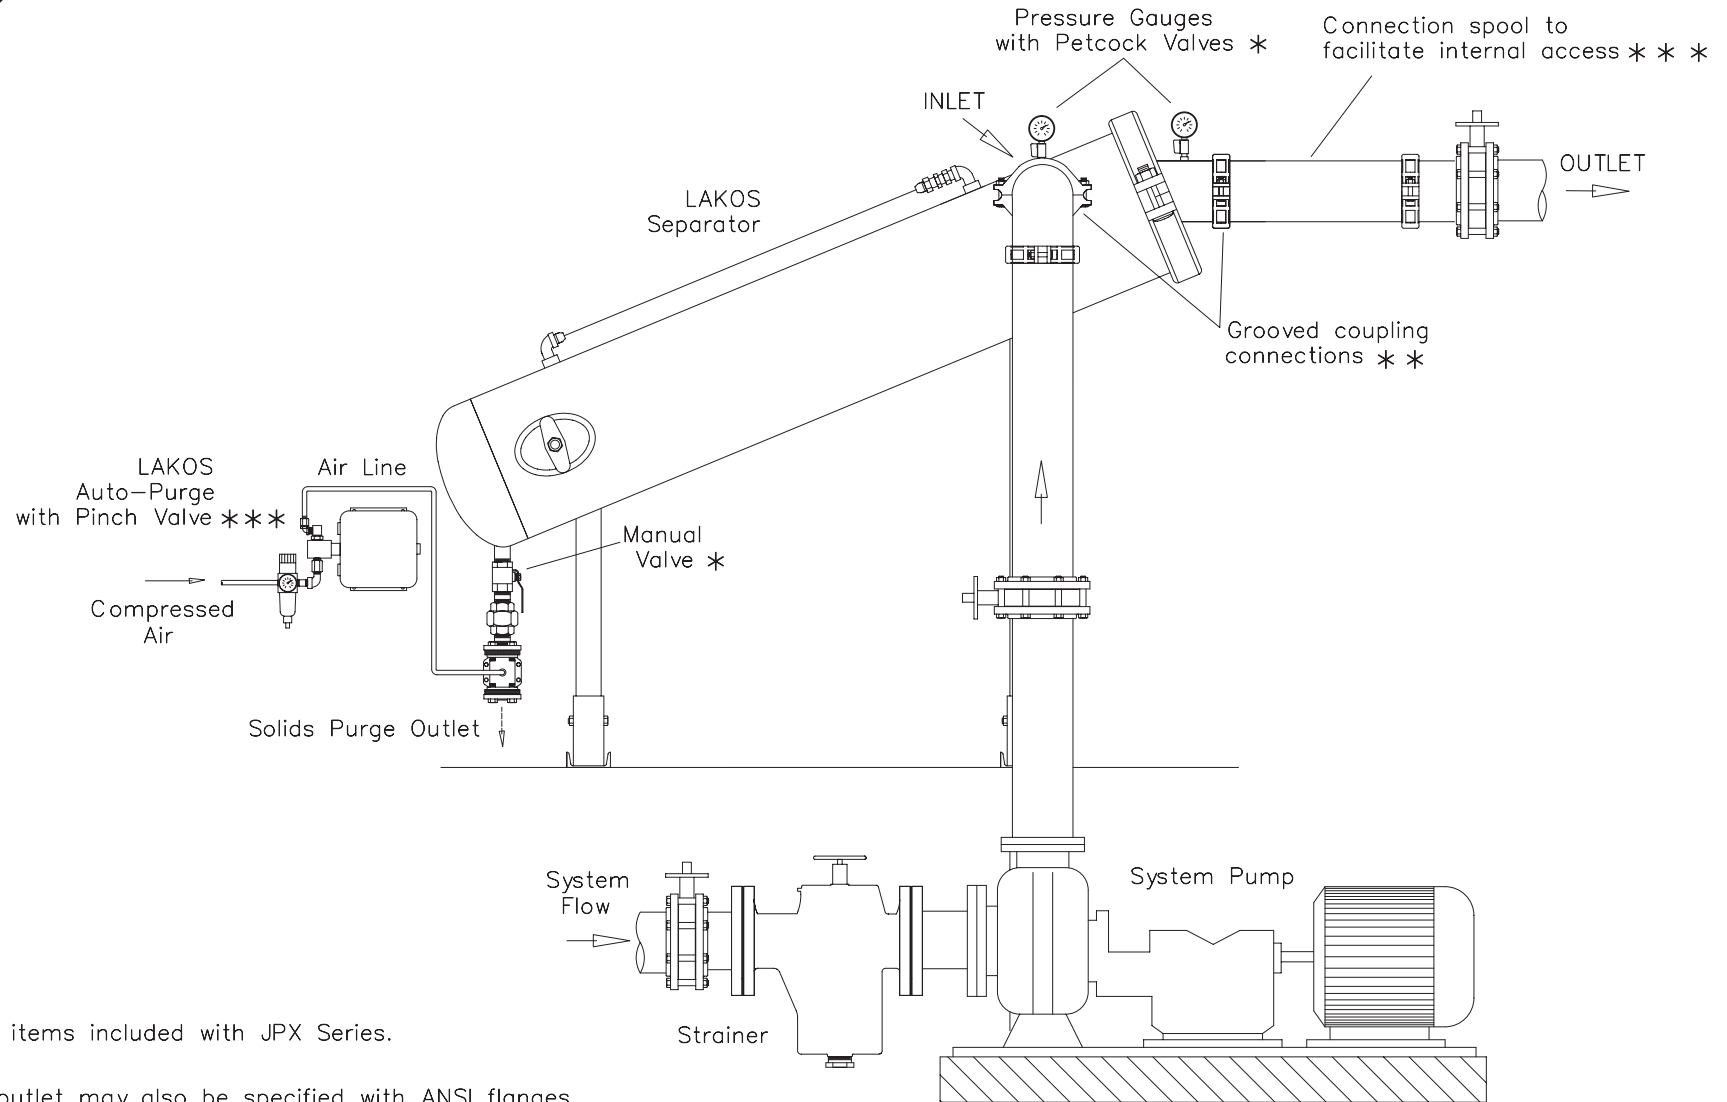

LAKOS JPX-L SERIES

High Flow Range

With Auto-Purge

* These items included with JPX Series.

* * Inlet/outlet may also be specified with ANSI flanges, DIN flanges or other connections. Consult factory for details.