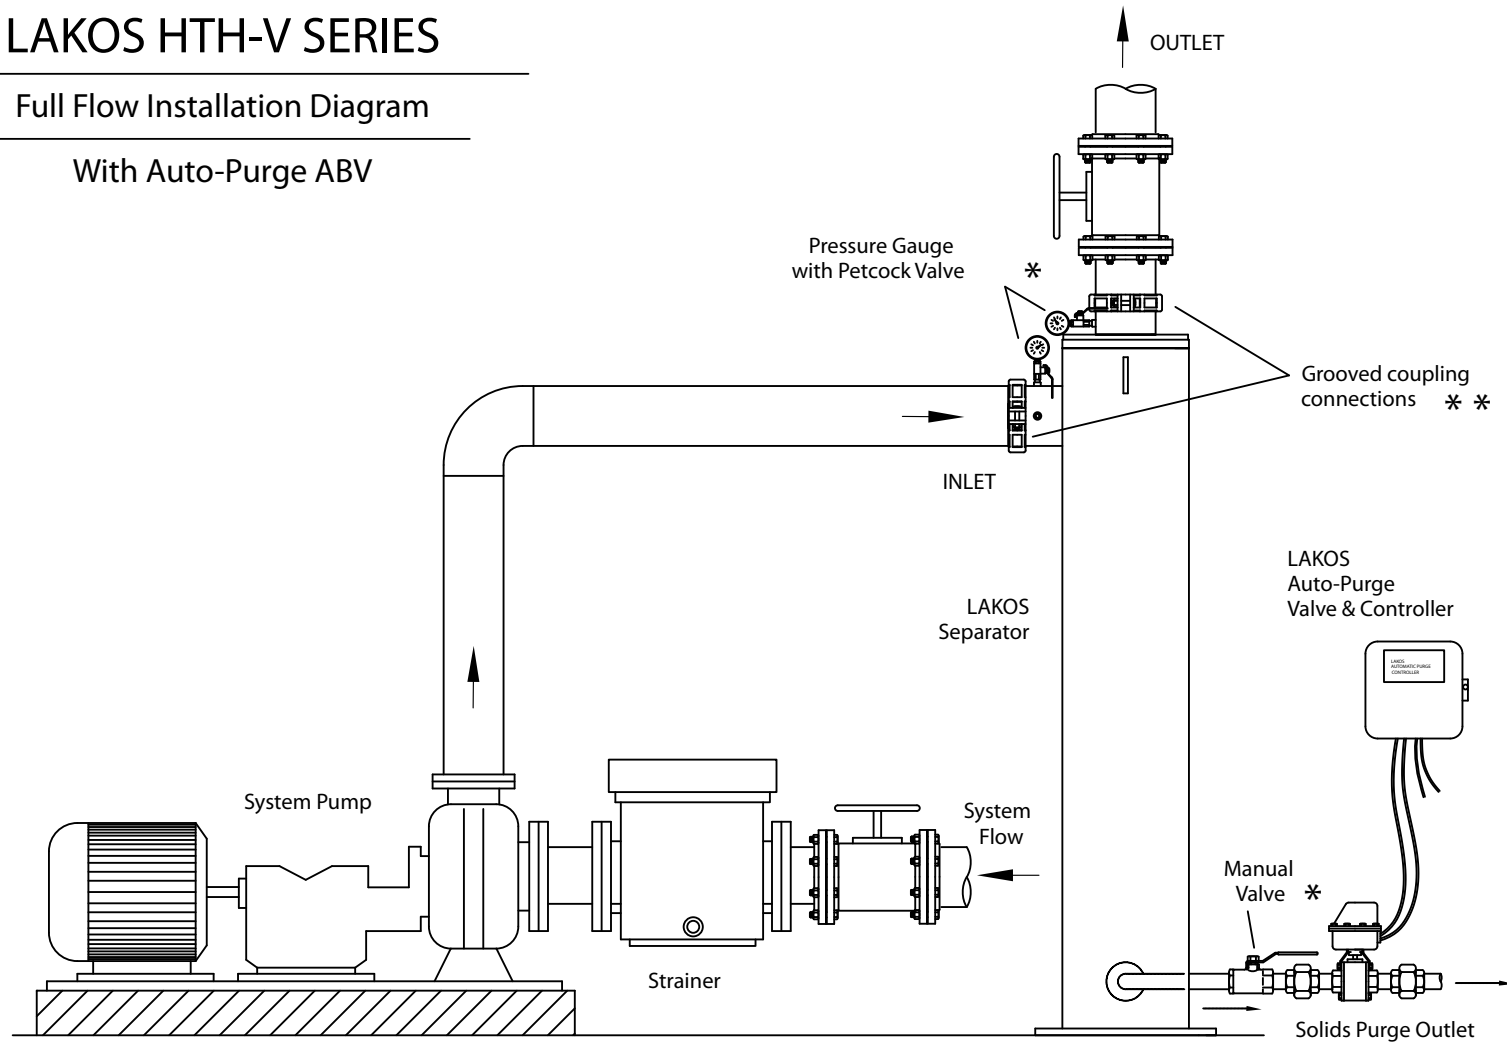

LAKOS HTH-V SERIES

Full Flow Installation Diagram

With Auto-Purge ABV

* These items available as an "Installation Kit" from LAKOS.

* * Inlet/outlet may also be specified with ANSI flanges, DIN flanges or other connections. Consult factory for details.

LAKOS HTH-V SERIES

Full Flow Installation Diagram

With Solids Recovery Vessel SRV

* These items available as an "Installation Kit" from LAKOS.

* * inlet/outlet may also be specified with ANSI flanges, DIN flanges or other connections. Consult factory for details.