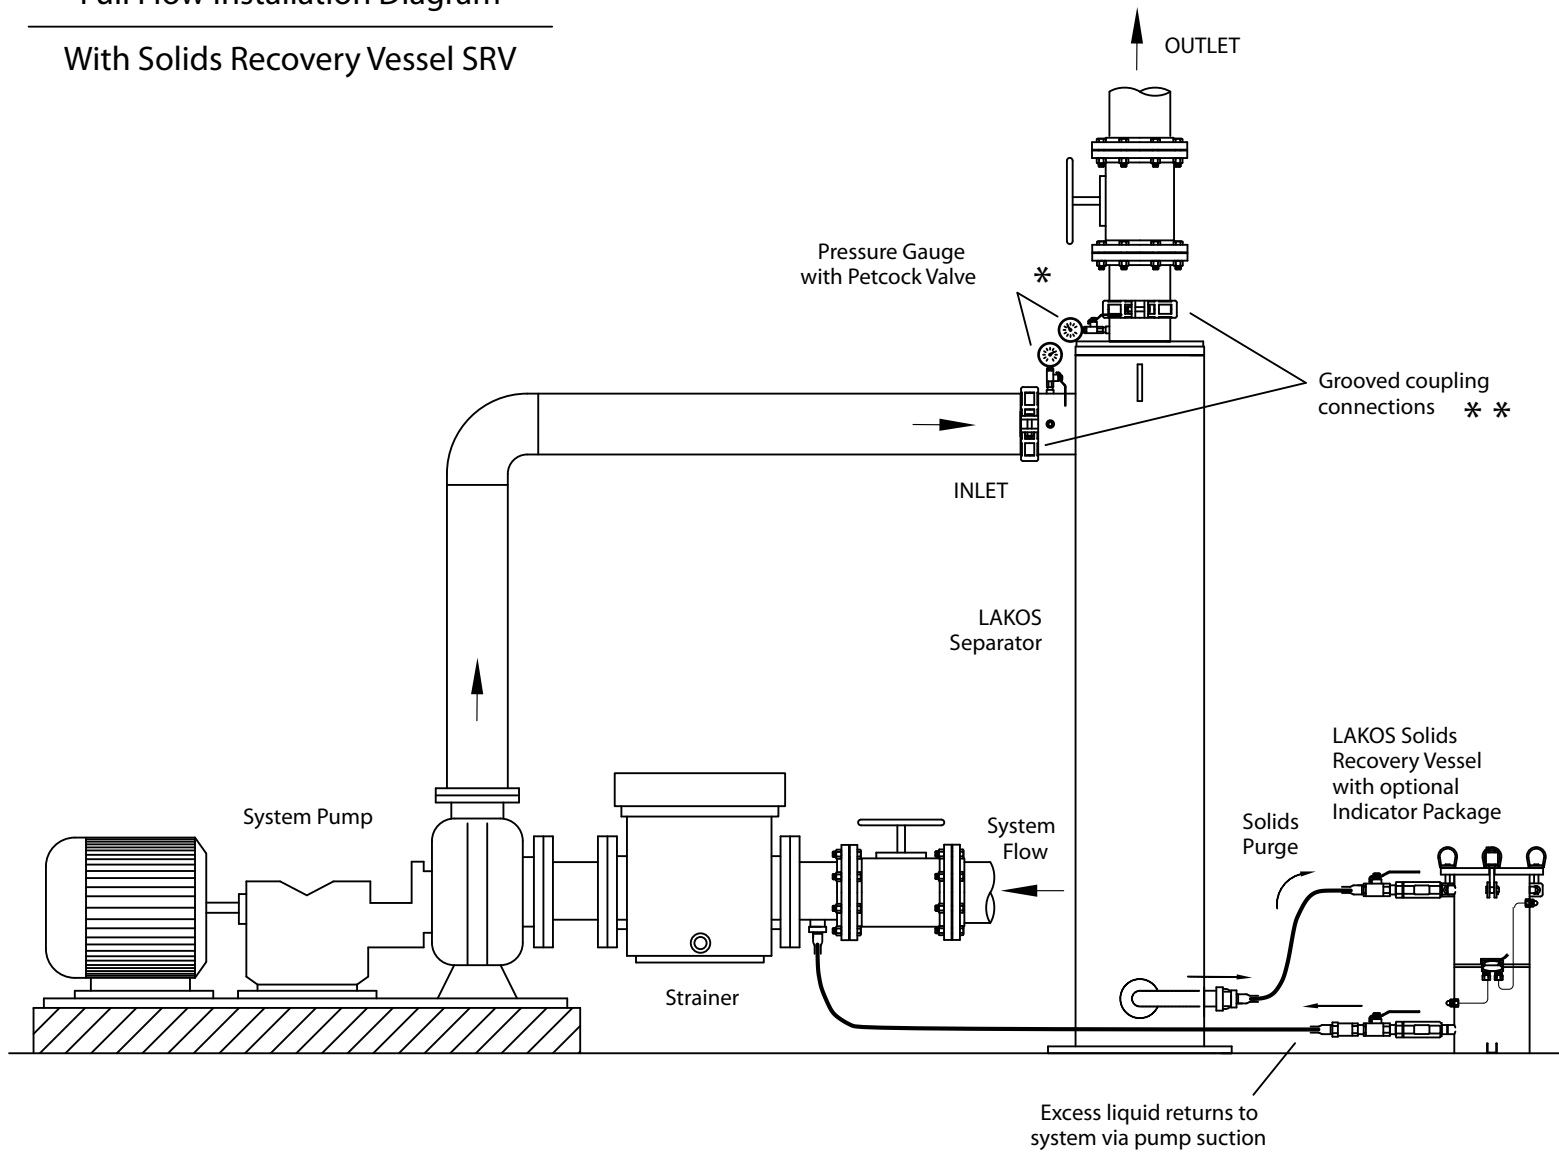

LAKOS HTH-V SERIES

Full Flow Installation Diagram

With Auto-Purge ABV

* These items available as an "Installation Kit" from LAKOS.

* * Inlet/outlet may also be specified with ANSI flanges, DIN flanges or other connections. Consult factory for details.

LAKOS HTH-V SERIES

Full Flow Installation Diagram

With Solids Recovery Vessel SRV

* These items available as an "Installation Kit" from LAKOS.

* * inlet/outlet may also be specified with ANSI flanges, DIN flanges or other connections. Consult factory for details.