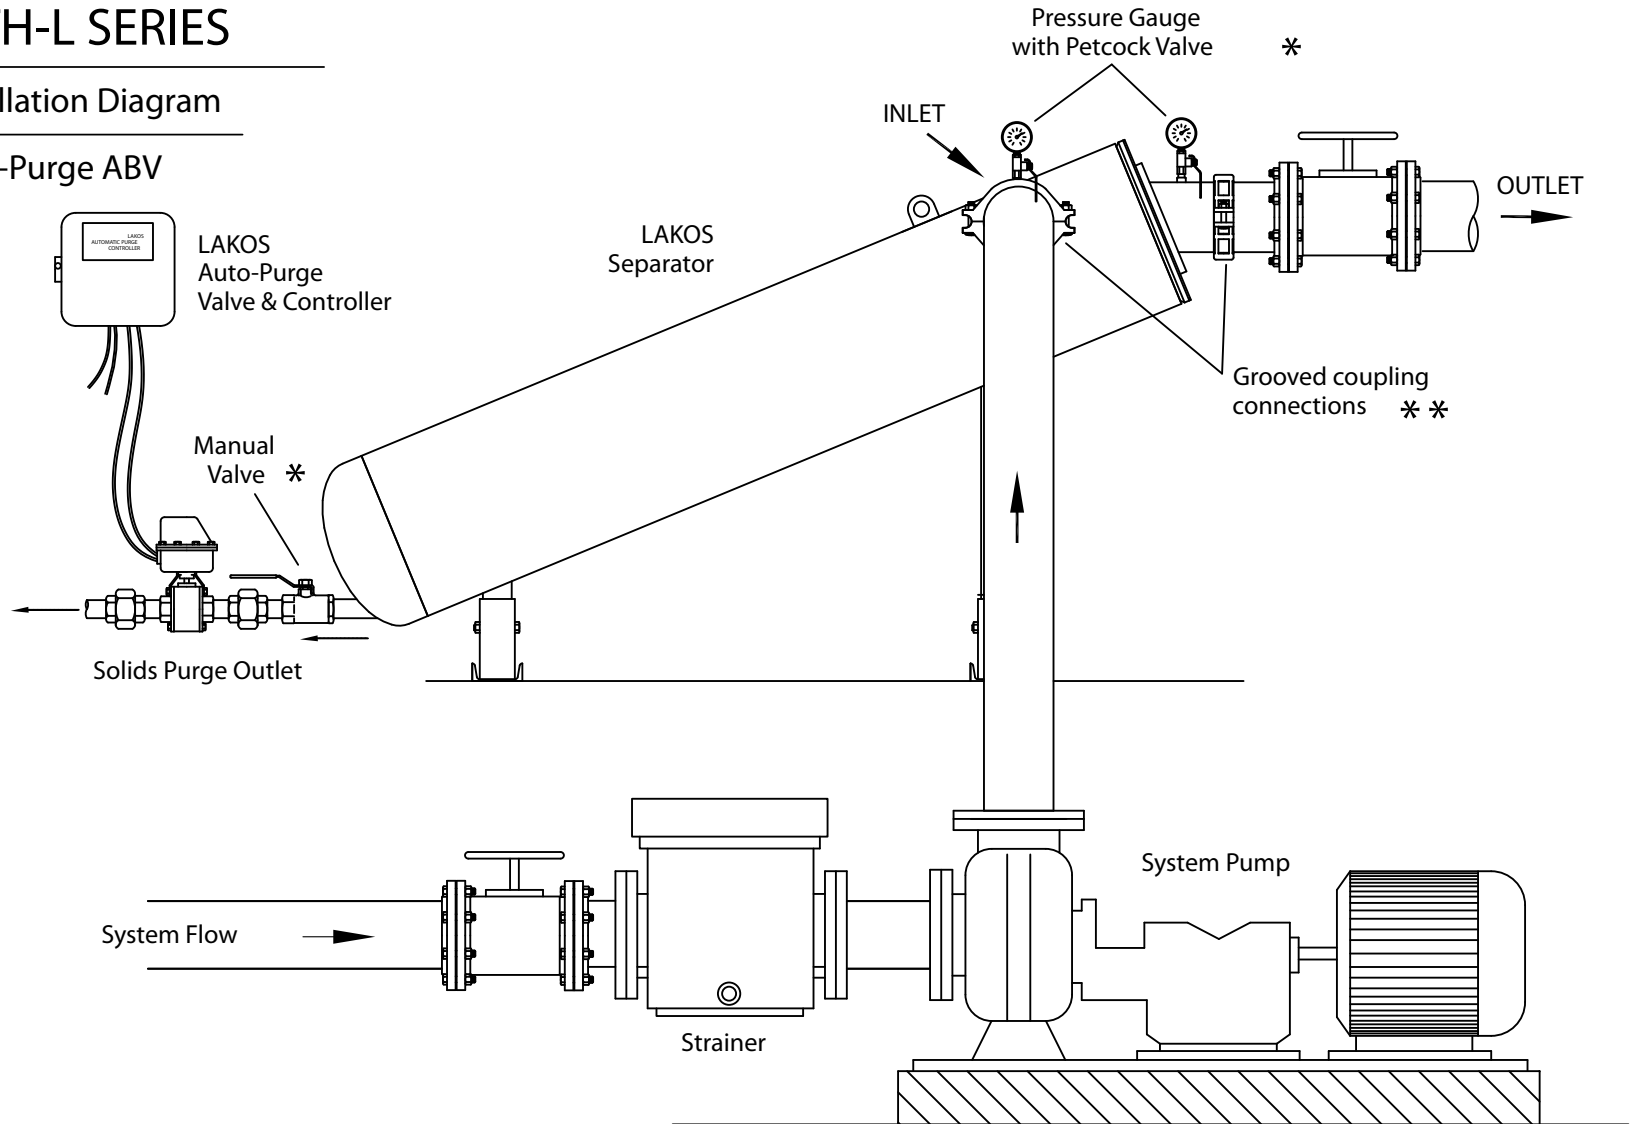

LAKOS HTH-L SERIES

Full Flow Installation Diagram

With Auto-Purge ABV

* These items available as an option from LAKOS.

* * inlet/outlet may also be specified with ANSI flanges, DIN flanges or other connections. Consult factory for details.

LAKOS HTH-L SERIES

Full Flow Installation Diagram

With Solids Recovery Vessel SRV

* These items available as an "Installation Kit" from LAKOS.

* * Inlet/outlet may also be specified with ANSI flanges, DIN flanges or other connections. Consult factory for details.