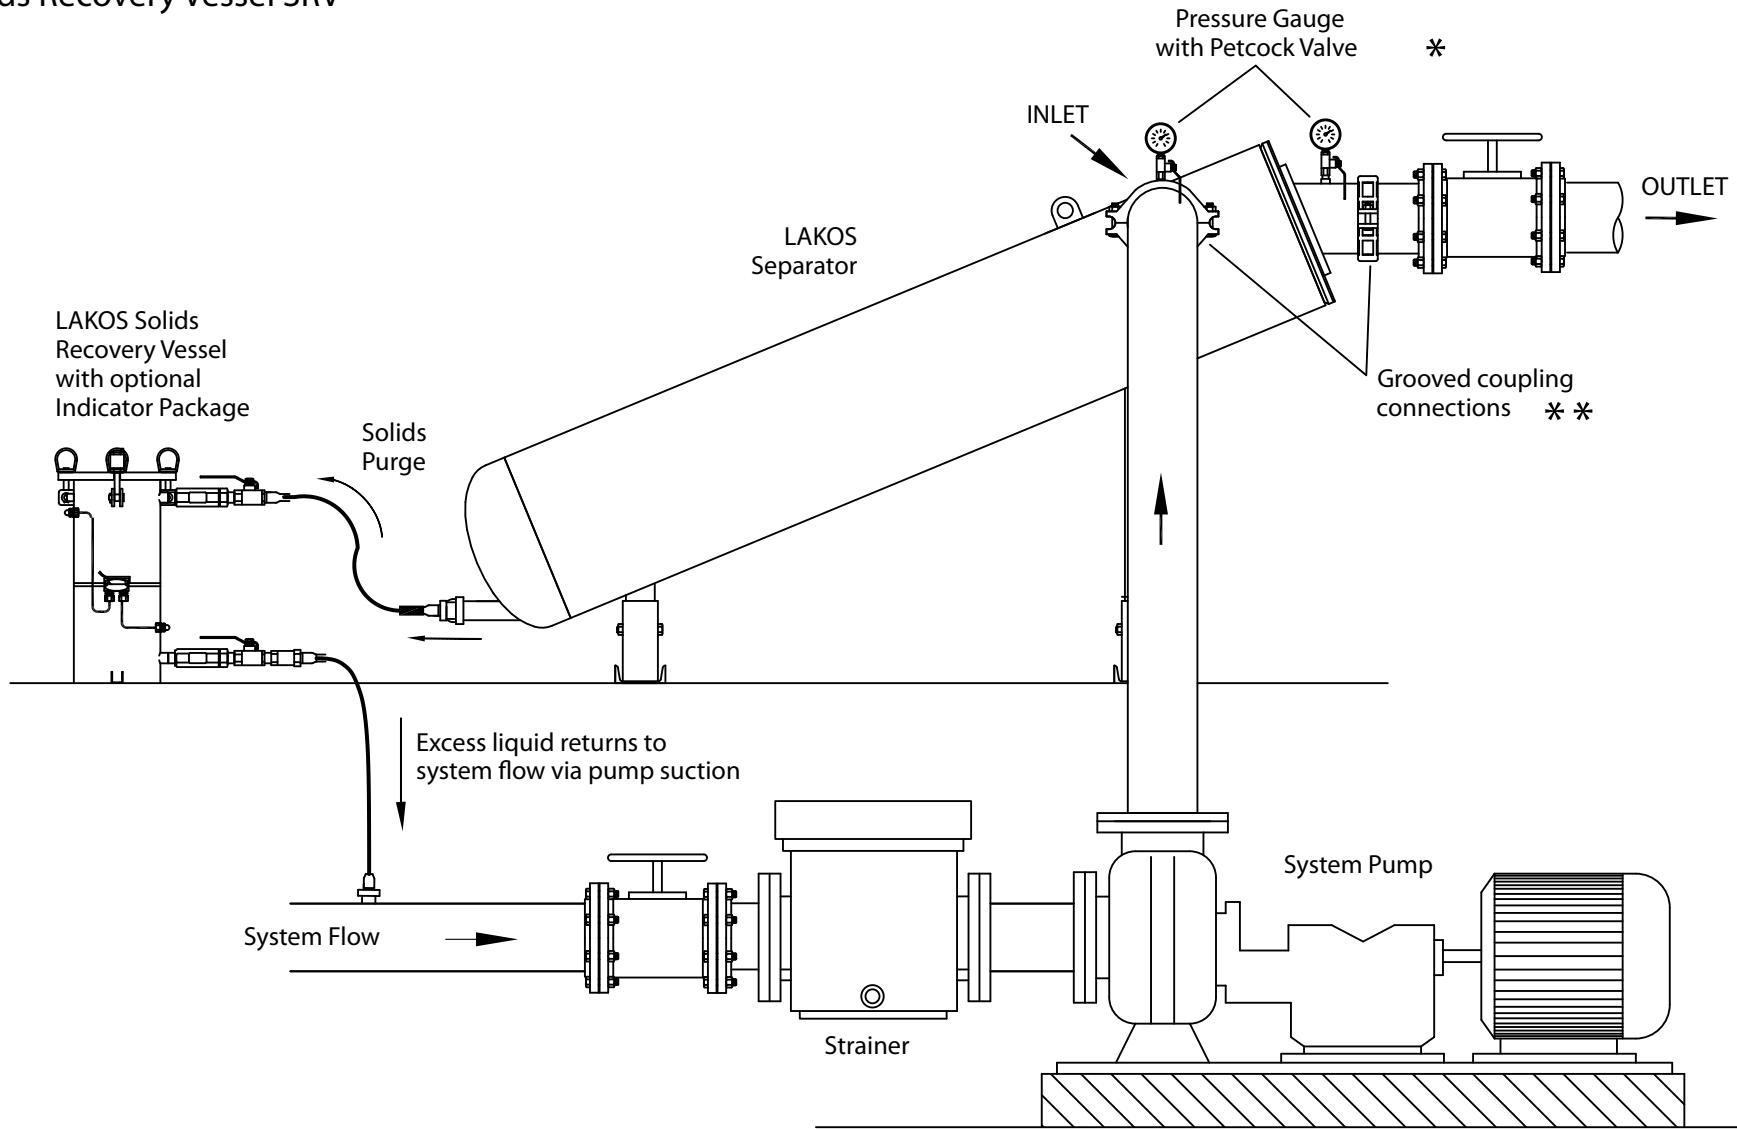

LAKOS HTH-L SERIES

Full Flow Installation Diagram

With Auto-Purge ABV

* These items available as an option from LAKOS.

* * inlet/outlet may also be specified with ANSI flanges, DIN flanges or other connections. Consult factory for details.

LAKOS HTH-L SERIES

Full Flow Installation Diagram

With Solids Recovery Vessel SRV

* These items available as an "Installation Kit" from LAKOS.

* * Inlet/outlet may also be specified with ANSI flanges, DIN flanges or other connections. Consult factory for details.